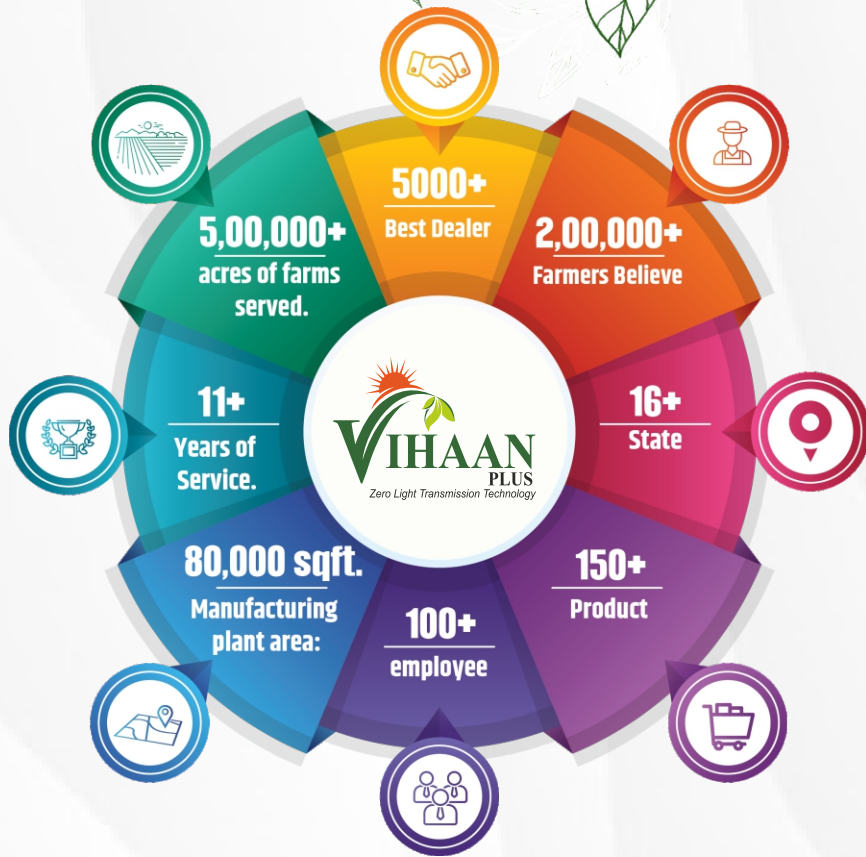

SWAMI SAMARTH AGRO BIOTECH LLP

Office No. 212, 2nd Floor, VTP Trade Park, Chowk, Katraj-Hadapsar Bypass Rd, near Undri - Hadapsar Road, Undri, Pune, Maharashtra 411060

Contact: +91 7517299299 Email: vcare@vihanagri.com Web: www.vihanagri.com